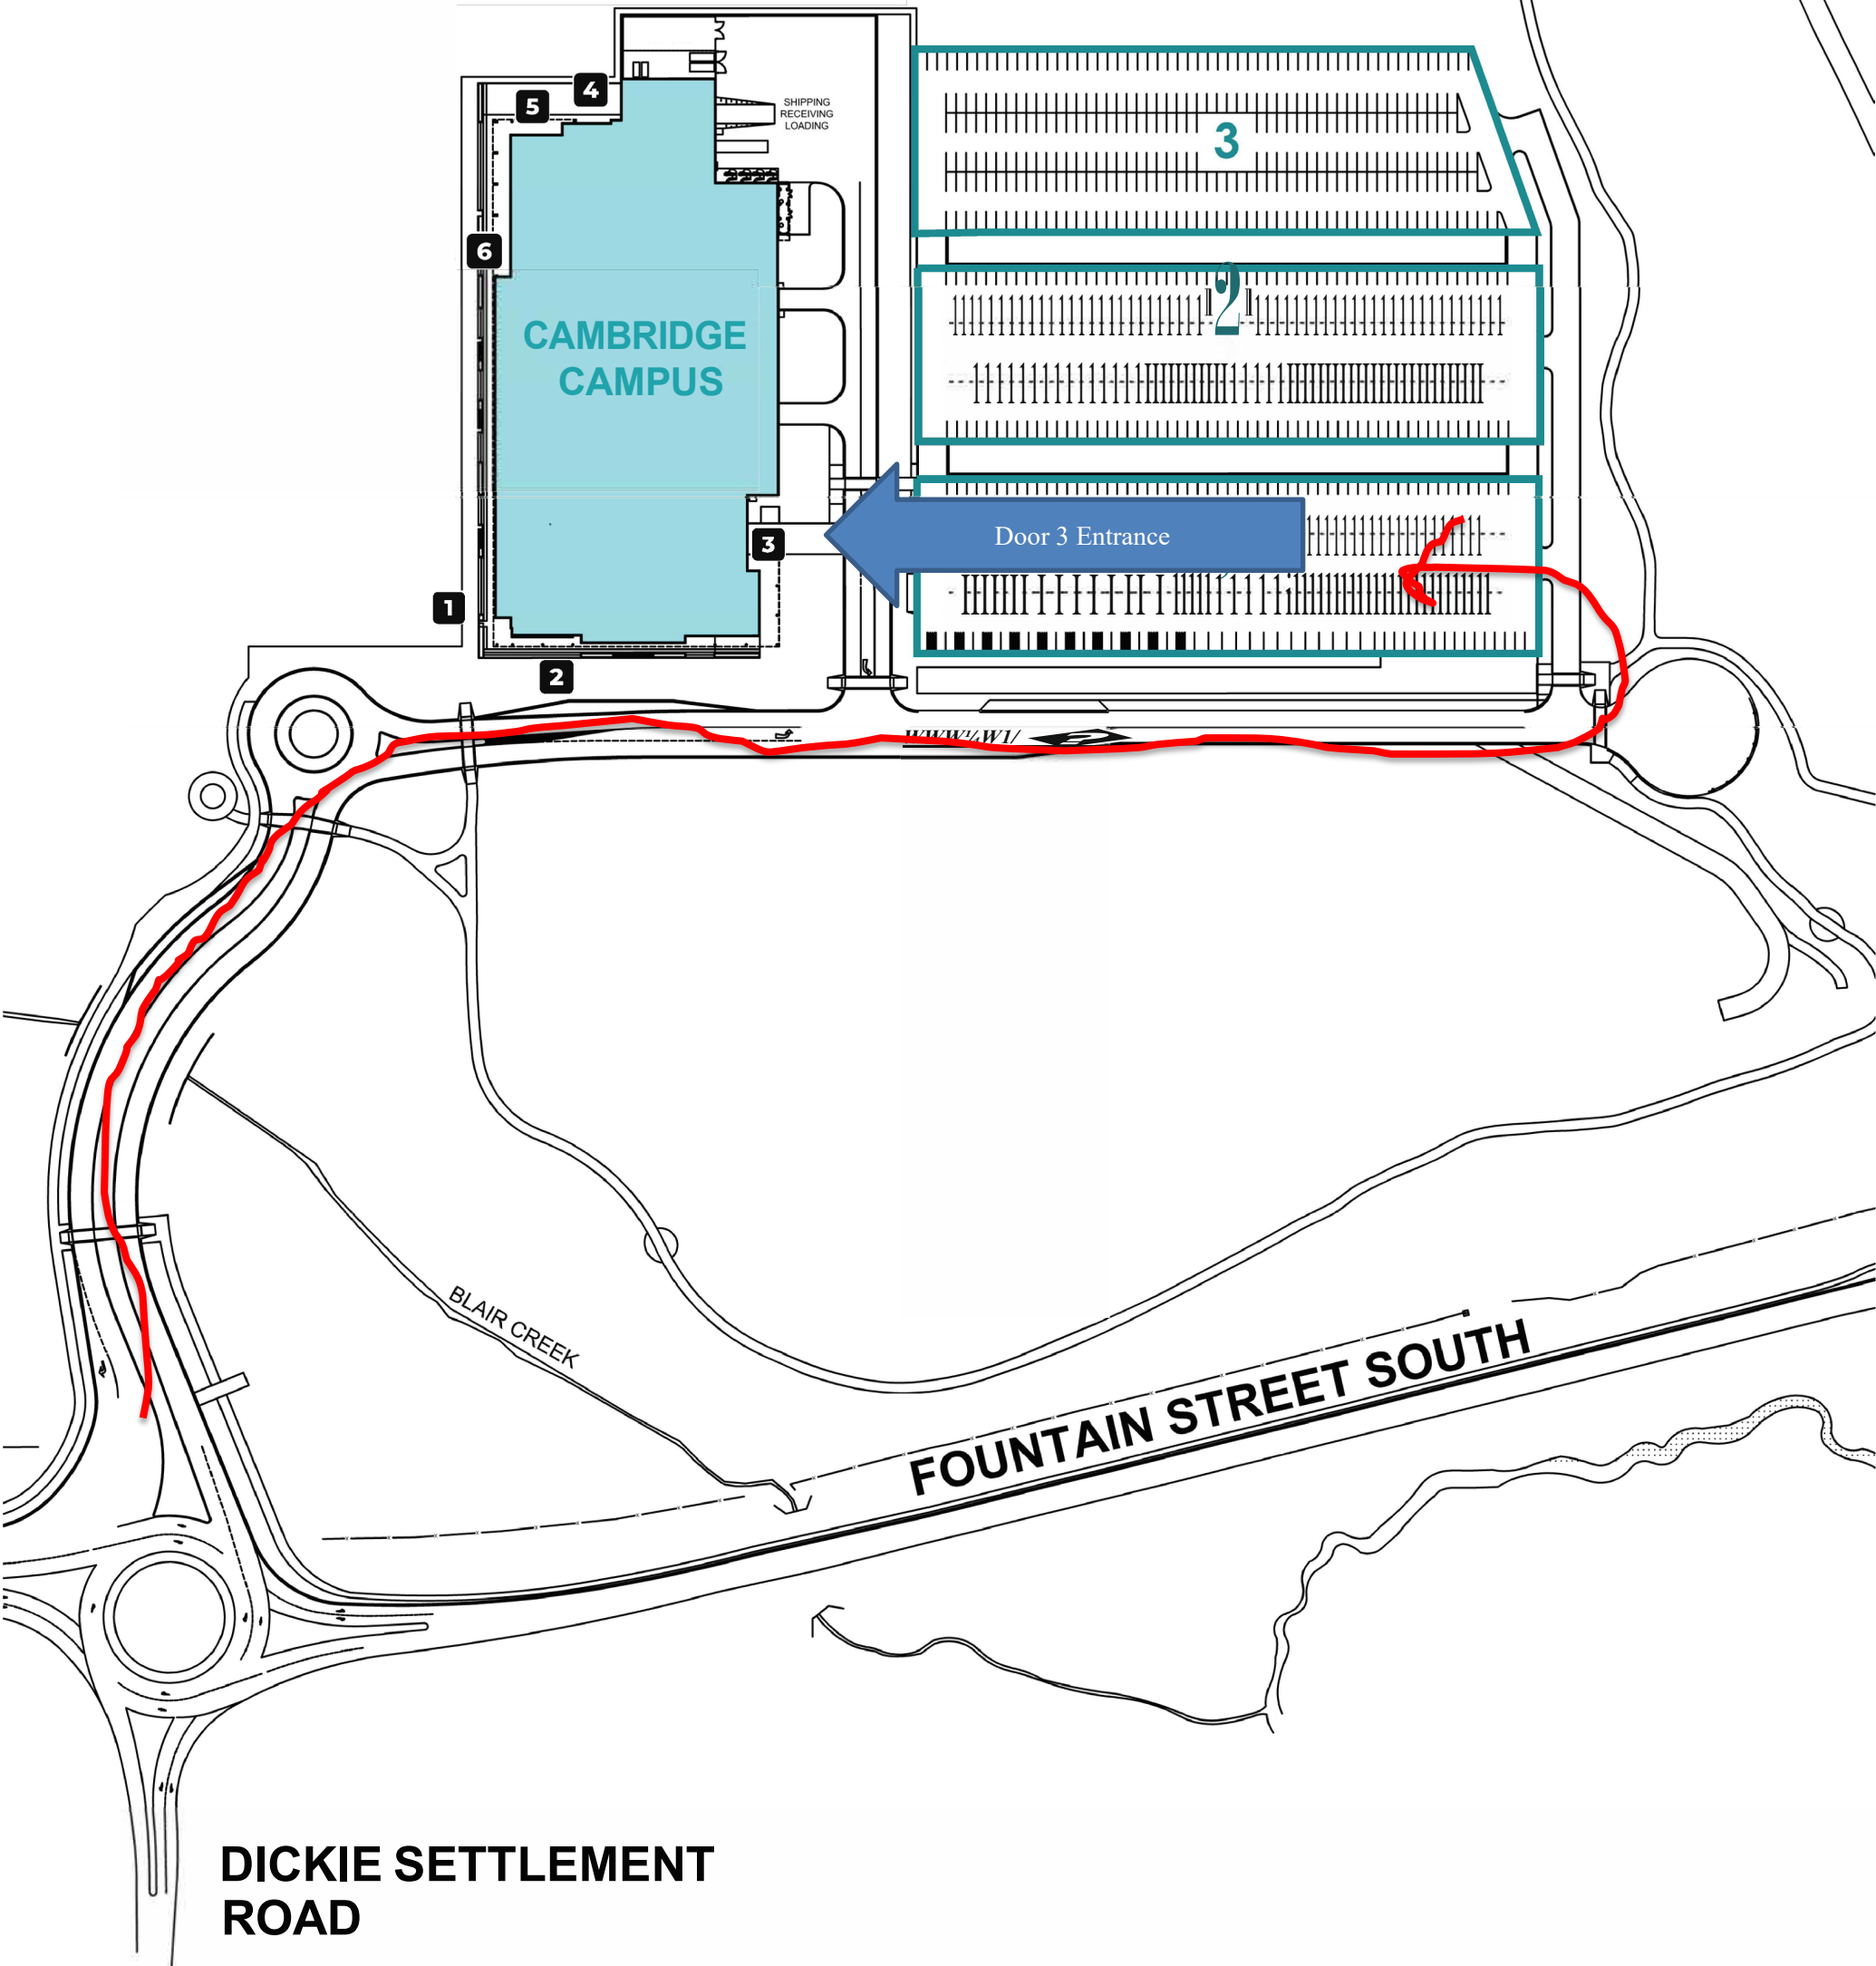

CONESTOGA COLLEGE CAMBRIDGE CAMPUS

850 FOUNTAIN ST. SOUTH
CAMBRIDGE, ON N3H 0A8

MORNINGSIDE DRIVE

DICKIE SETTLEMENT
ROAD

CONESTOGA
Connect Life and Learning