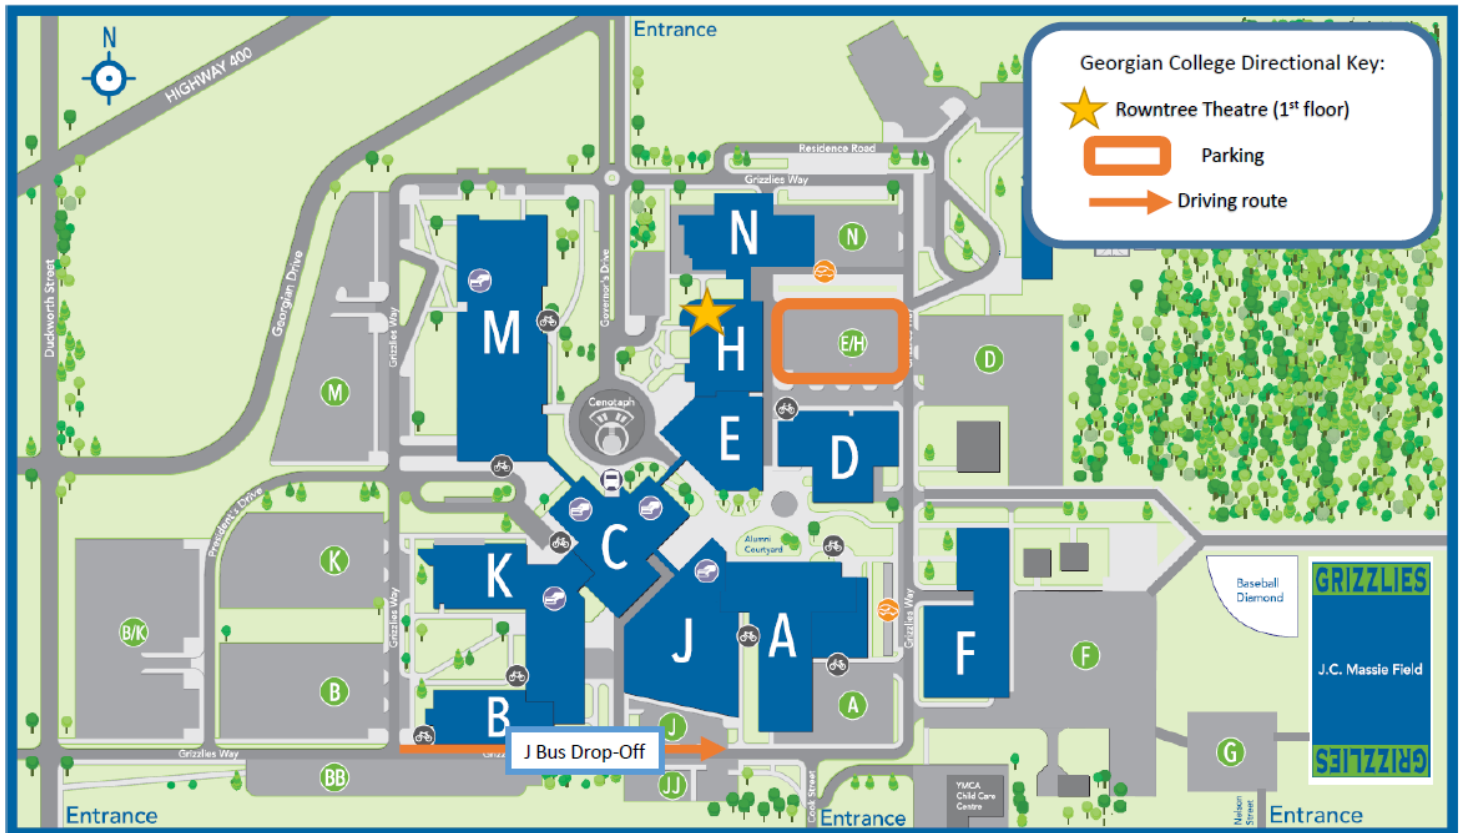

After competing, all competitors are to make their own way to the Barrie campus for the awards presentation held in the Rowntree Theatre, Automotive Business School of Canada, H Building, H106, Barrie Campus

Georgian College – Barrie Campus

FROM MIDLAND CAMPUS TO BARRIE CAMPUS

649 Prospect Boulevard, Midland – to – 1 Georgian Drive, Barrie

TEACHERS, PARENTS AND VISITORS

All teachers and parents attending the Qualifying Competitions will be able to purchase lunch on campus in Barrie. In addition, the Barrie Campus is a short drive to a large variety of restaurants on Bayfield Street such as:

- North Barrie Crossing Shopping Center.
  - Boston Pizza North Barrie
  - Freshii
  - Sunset Grill
  - Montana's
  - State & Main Kitchen & Bar
- Bayfield Street.