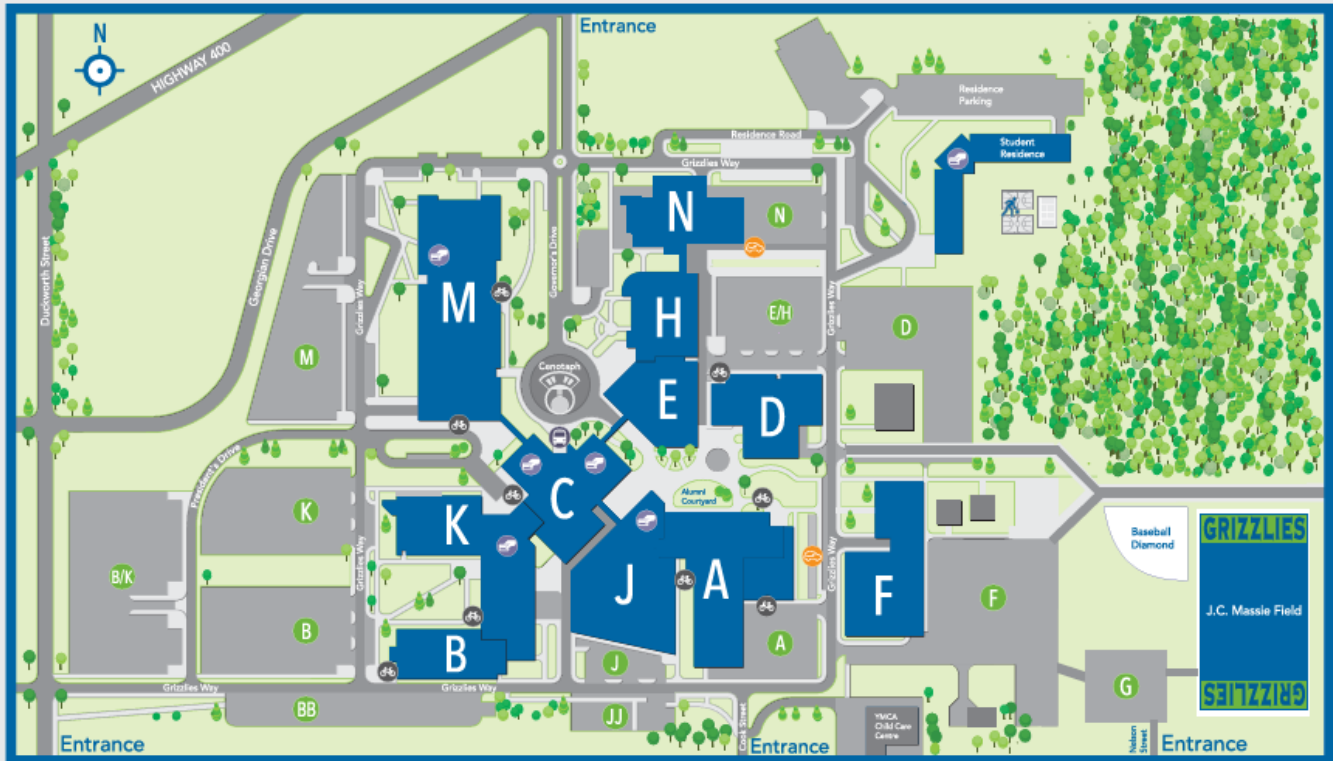

Georgian College – Barrie Campus

Campus Map

A	B	C	D	E	F	H	J	K	M	N
Centre for Engineering Technologies Centre for Sustainable Technologies	Founders Building	Student Services Centre	Helen and Arch Brown Centre for Design and Visual Arts	Centre for Hospitality, Tourism and Recreation	Centre for Skilled Trades	Automotive Business School of Canada	Student Life Centre	University Partnership Centre	Sadlon Centre for Health, Wellness and Sciences	Advanced Technology, Innovation and Research Centre

FROM MIDLAND CAMPUS TO BARRIE CAMPUS

649 Prospect Boulevard, Midland – to – 1 Georgian Drive, Barrie

TEACHERS, PARENTS AND VISITORS

All teachers and parents attending the Qualifying Competitions will be able to purchase lunch on campus in Barrie. In addition, the Barrie Campus is a short drive to a large variety of restaurants on Bayfield Street such as:

- North Barrie Crossing Shopping Center.
  - Boston Pizza North Barrie
  - Freshii
  - Sunset Grill
  - Montana’s
  - State & Main Kitchen & Bar